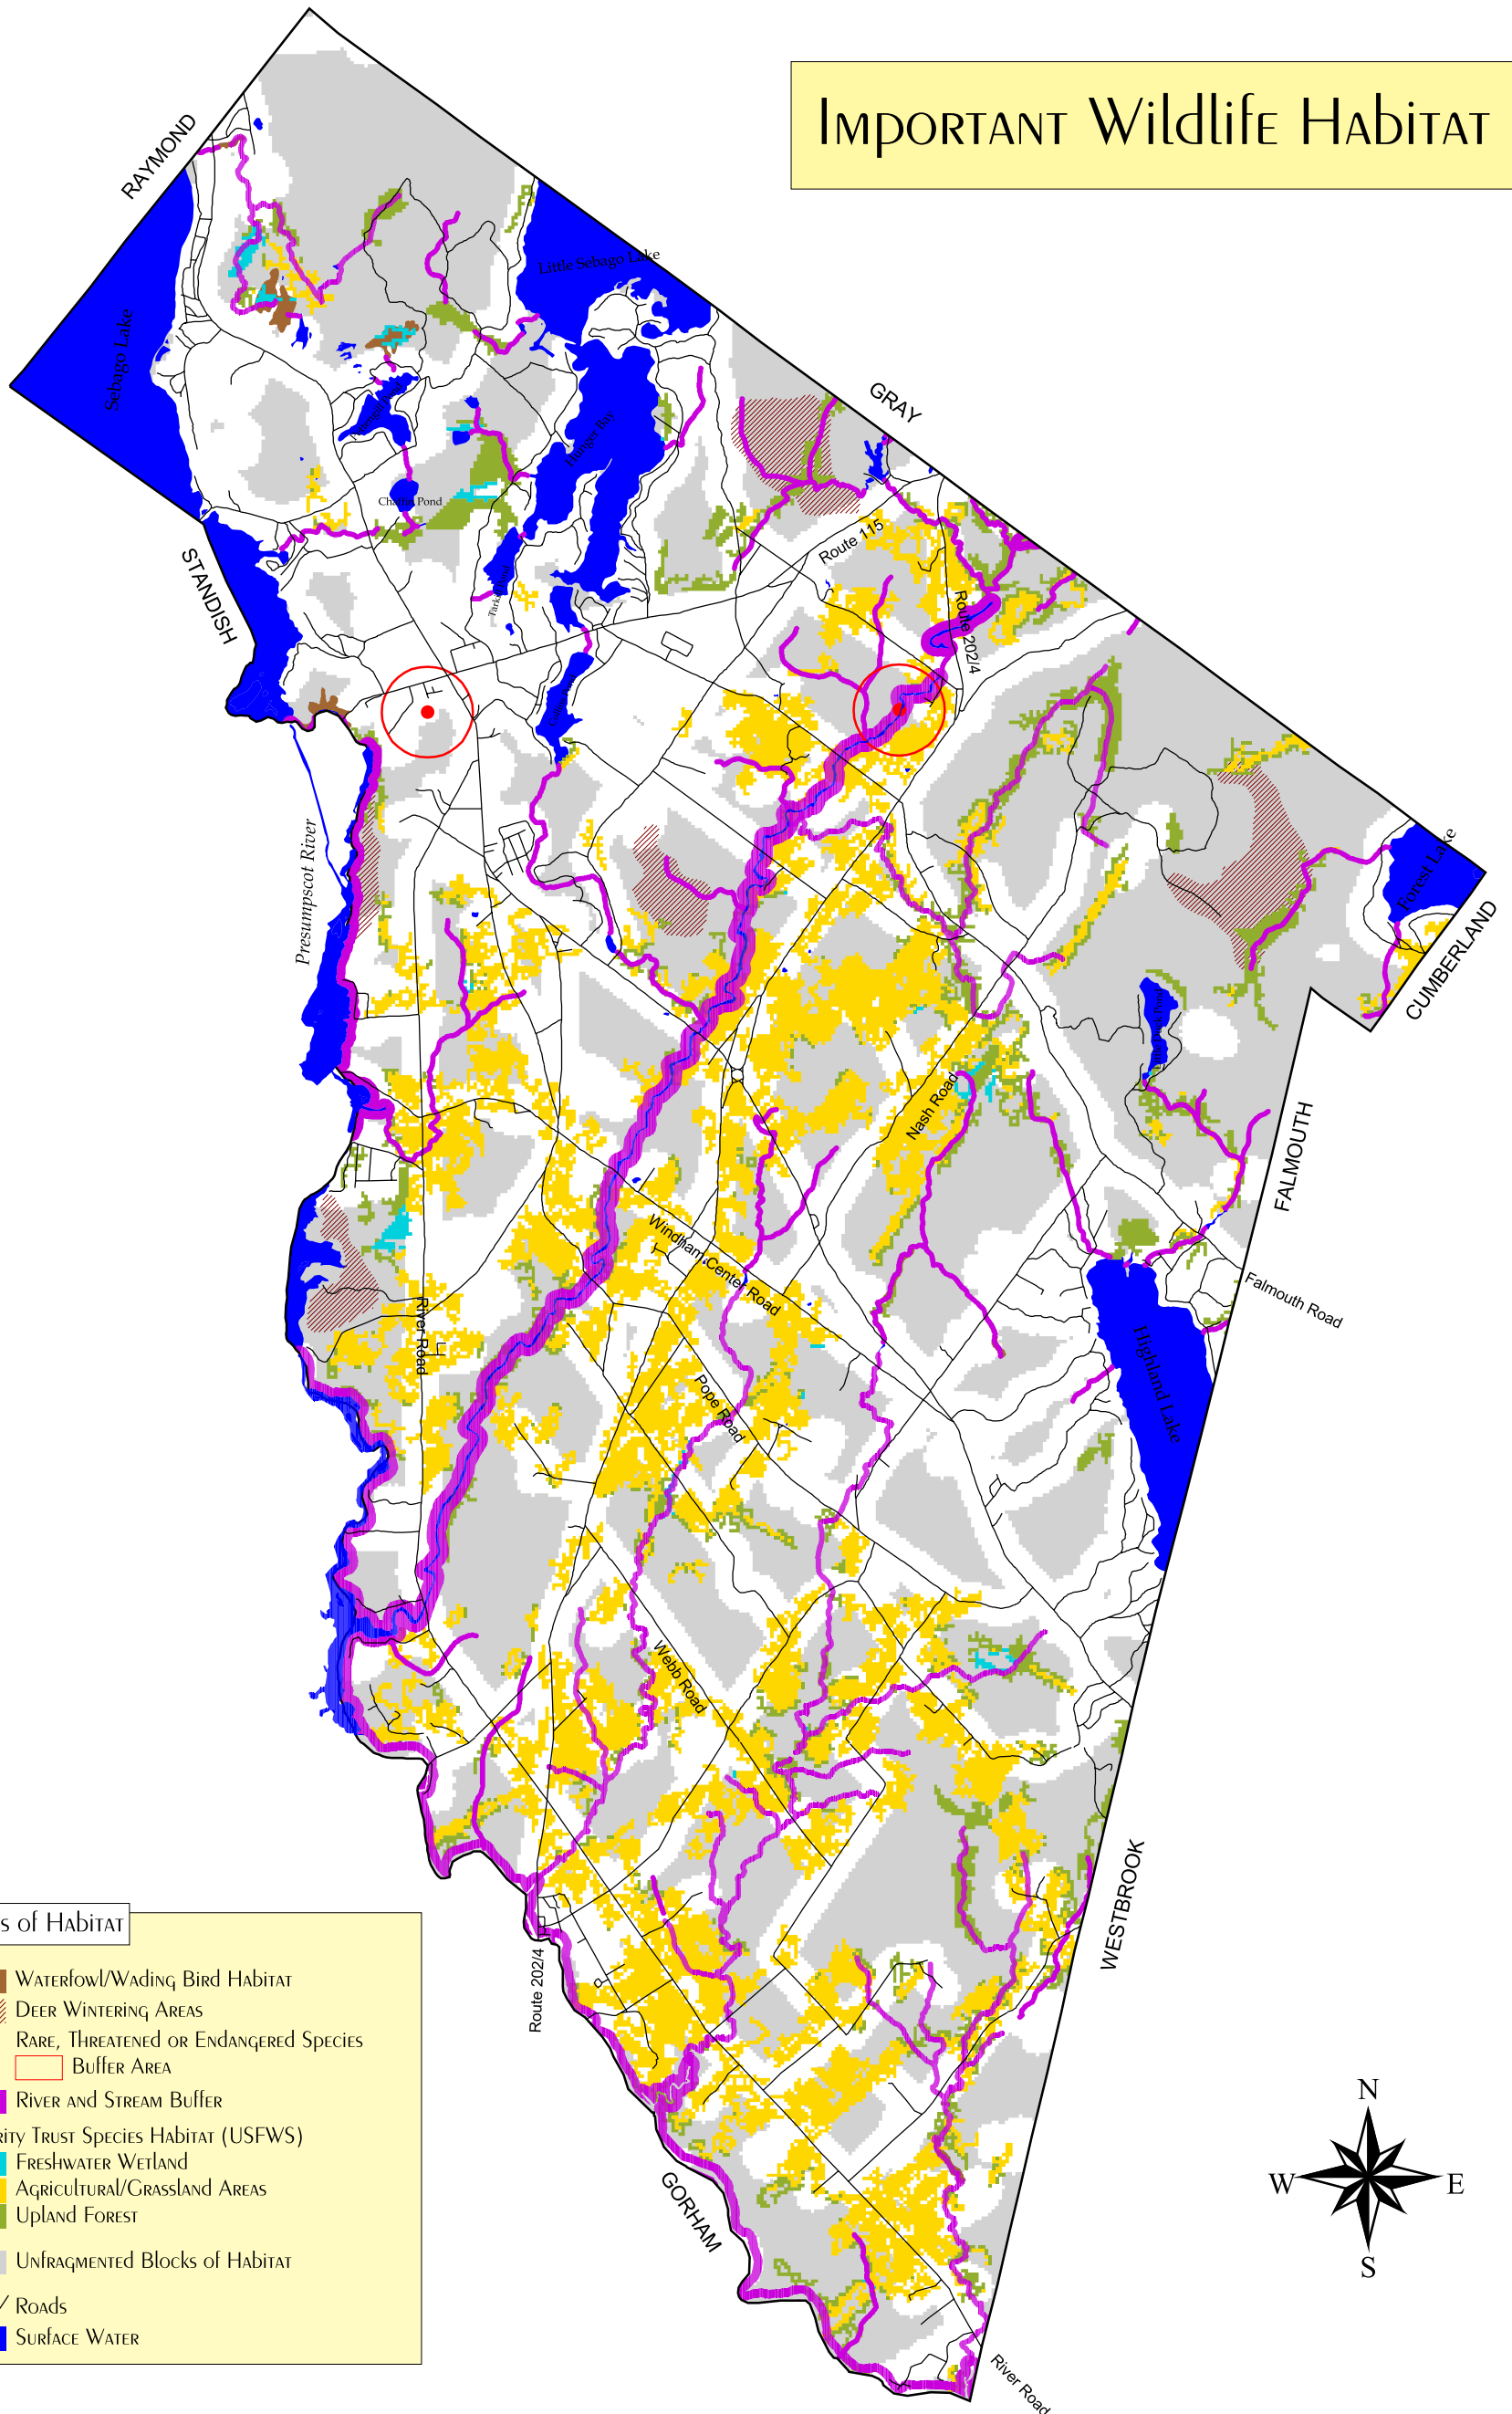

COMPREHENSIVE MASTER PLAN

TOWN OF WINDHAM, MAINE

IMPORTANT Wildlife HABITAT

Types of Habitat

- WATERFOWL/WADING BIRD HABITAT
- DEER WINTERING AREAS
- RARE, THREATENED OR ENDANGERED SPECIES
- BUFFER AREA
- RIVER AND STREAM BUFFER

PRIORITY TRUST SPECIES HABITAT (USFWS)

- FRESHWATER WETLAND
- AGRICULTURAL/GRASSLAND AREAS
- UPLAND FOREST
- UNFRAGMENTED BLOCKS OF HABITAT

- ROADS
- SURFACE WATER

Prepared by RKG Associates, Inc. - July 2002
 Data Sources: Maine Department of Inland Fisheries;
 U.S. Fish and Wildlife Service; Maine Office of GIS