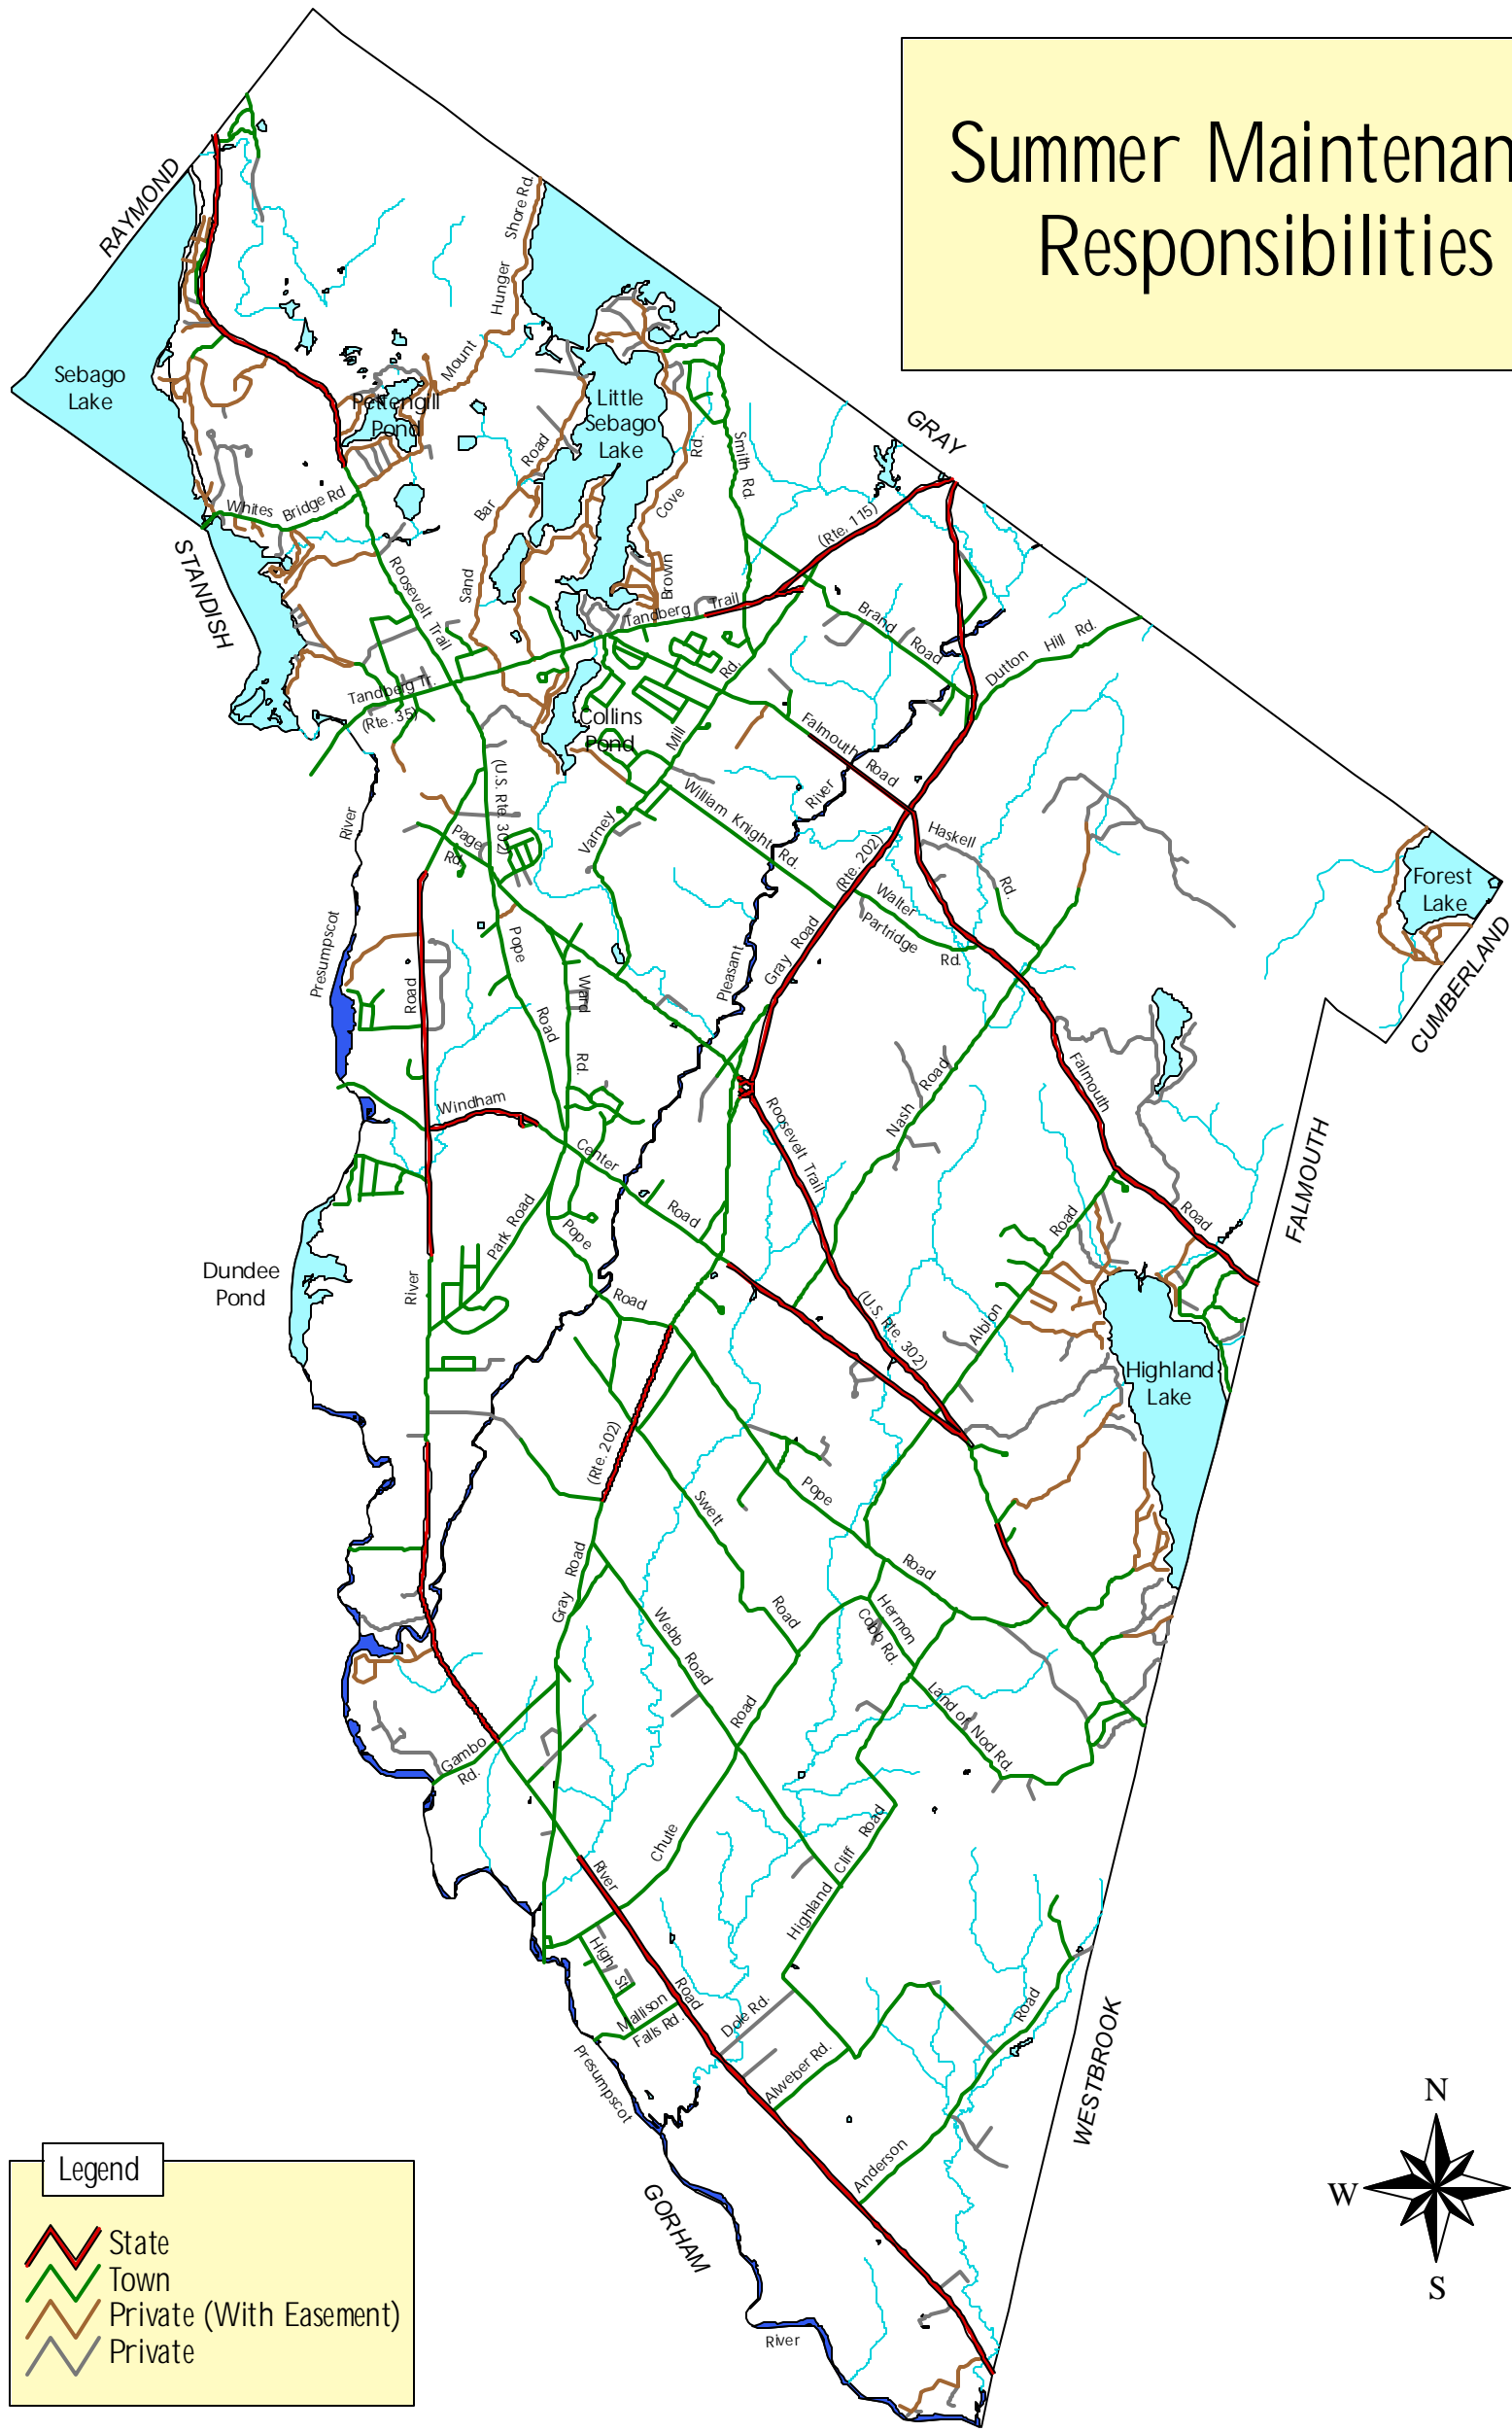

Comprehensive Master Plan

Town of Windham

Summer Maintenance Responsibilities

Legend

- State
- Town
- Private (With Easement)
- Private