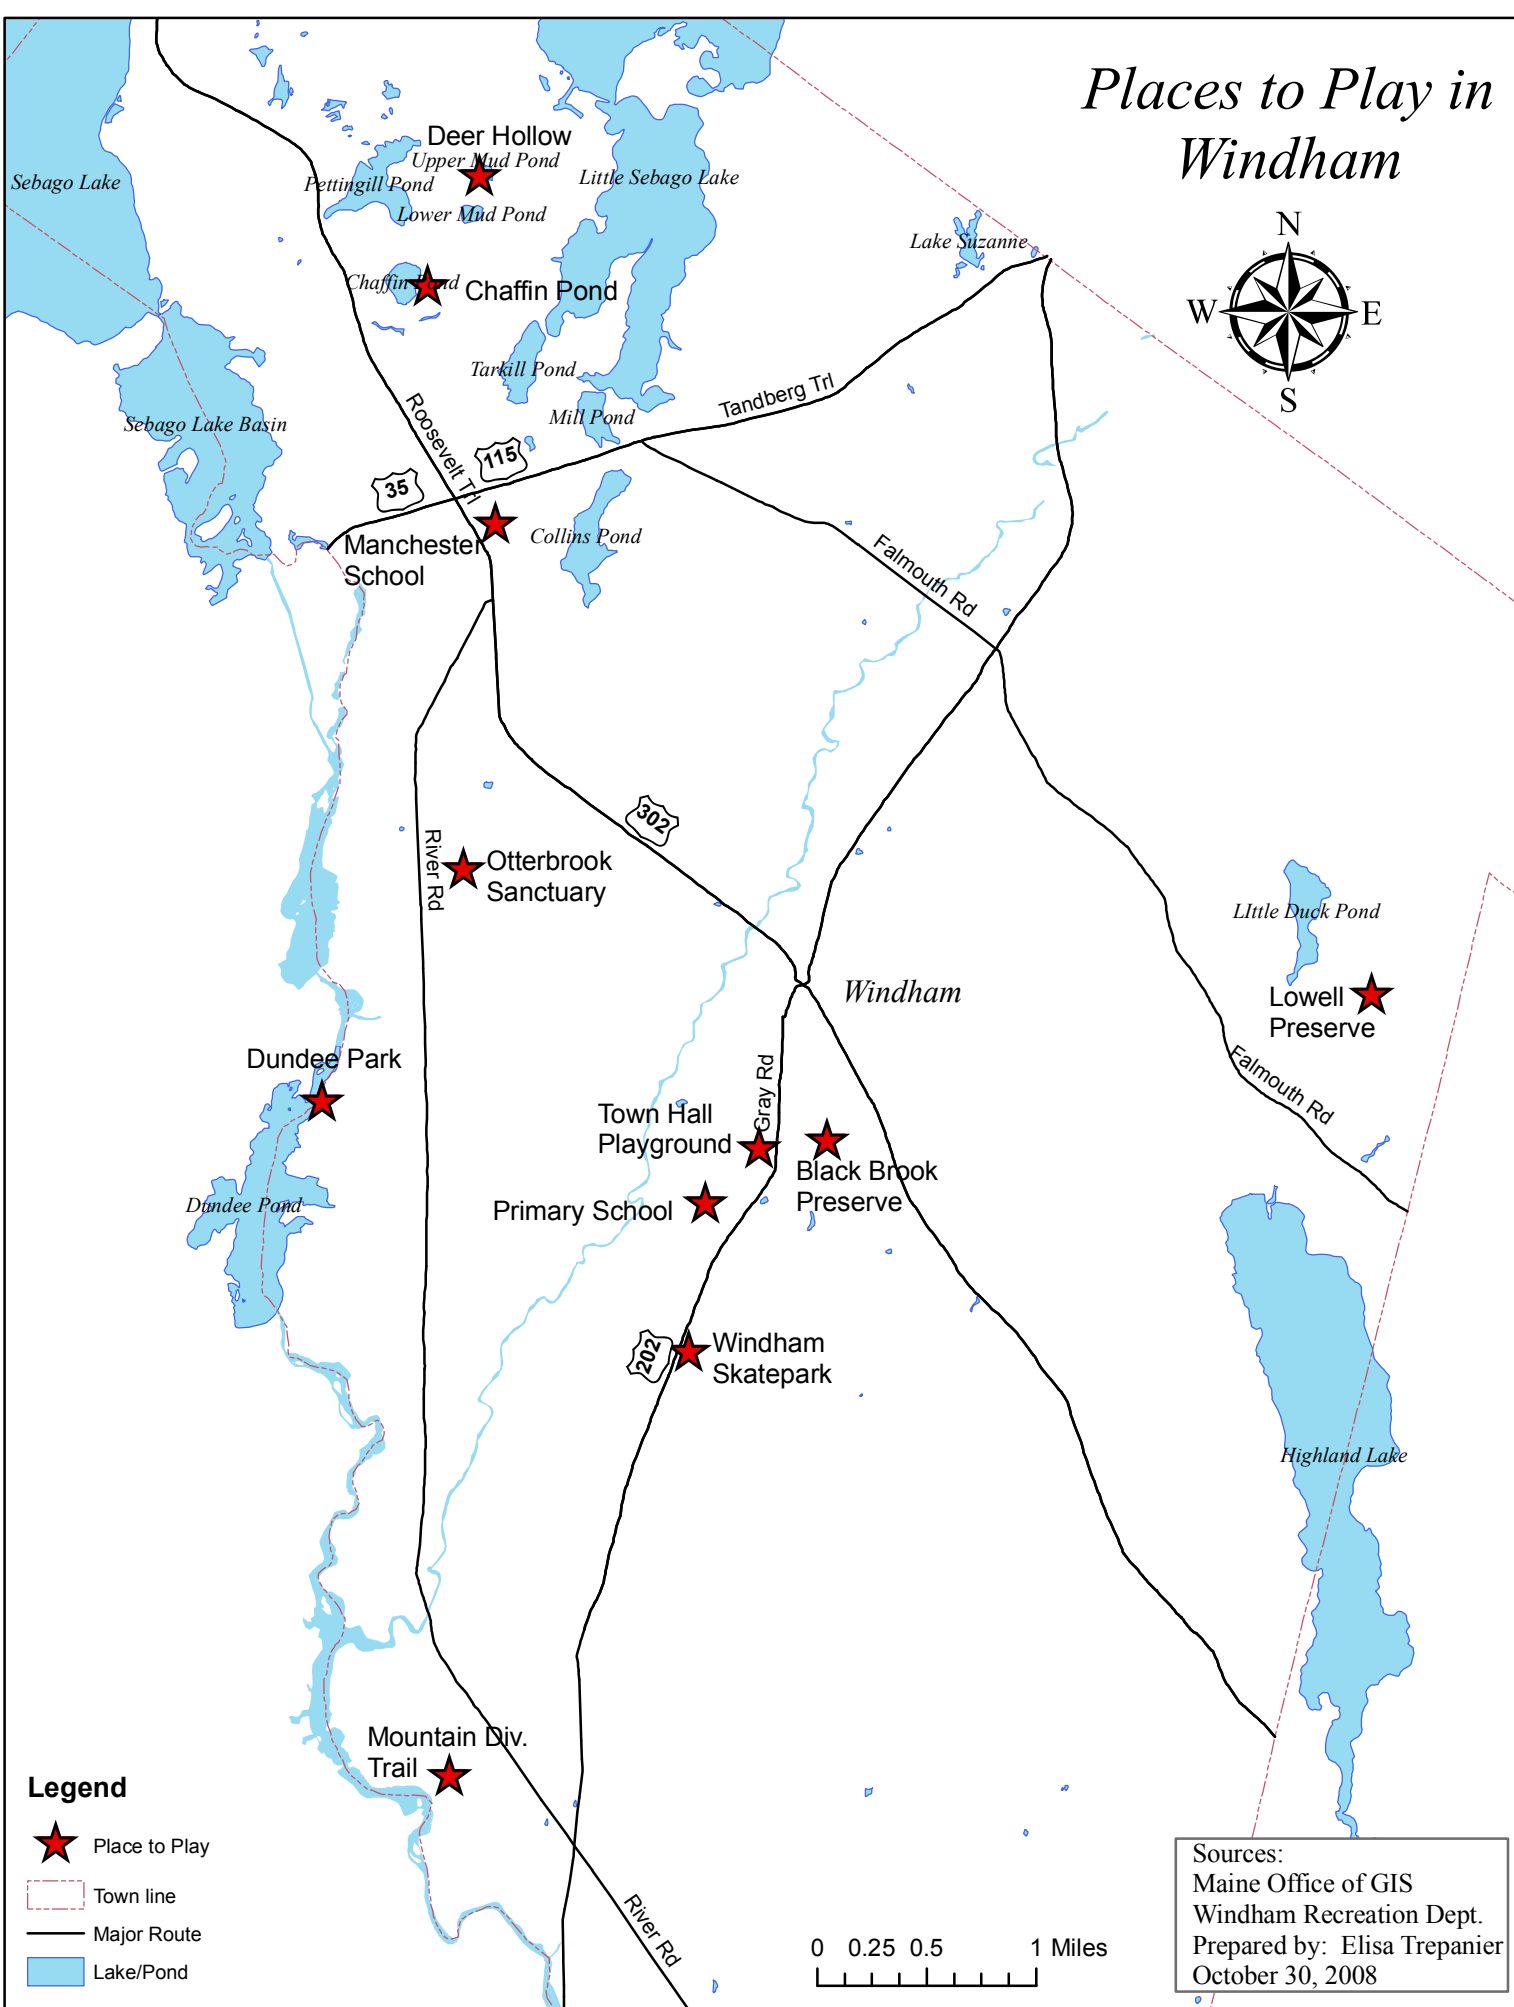

# Places to Play in Windham

## Legend

- ★ Place to Play
- Town line
- Major Route
- Lake/Pond

Sources:  
Maine Office of GIS  
Windham Recreation Dept.  
Prepared by: Elisa Trepanier  
October 30, 2008

0 0.25 0.5 1 Miles